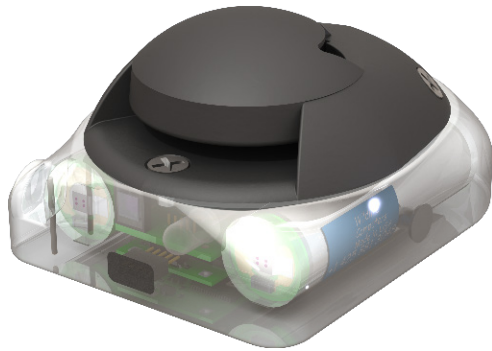

Tag Family	Model	Accelerometer	Magnetometer	Swim Speed Sensor	Depth	Temperature	Light Level	Memory Size	L x W x H (mm)	Weight (g)
TDR	TDR-MK9-329				✓	✓	✓	64 MB	85 x 18 x 17	34
TDR	TDR10-DD-278	✓	✓	✓	✓	✓	✓	1 GB	74 x 57 x 36	117
TDR	TDR10-X-340	✓			✓	✓	✓	1 GB	57 x 38 x 24	69
TDR	TDR10-BX-340	✓						1 GB	57 x 38 x 24	69

**This is a small representation of the wide variety of archival tags we offer. There are other configurations available with different battery capacities and sensor combinations.**

Model: TDR10-DD-278