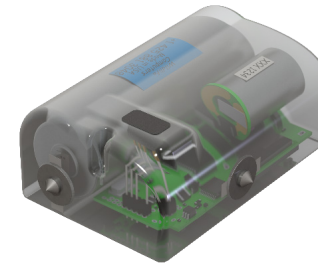

Model: TDR10-BX-340

tags@wildlifecomputers.com
WildlifeComputers.com
+1 (425) 881-3048

8310 154th Ave NE, Suite 150
Redmond, WA, 98052 USA

This is a small representation of our available tags. Tag features and specifications subject to change without notice. Comparative scale is approximate. Argos antennas not shown to length. © Wildlife Computers. All rights reserved.

v. 18-06 8.5

To Learn More Call: +1 (425) 881-3048 or Email: tags@wildlifecomputers.com