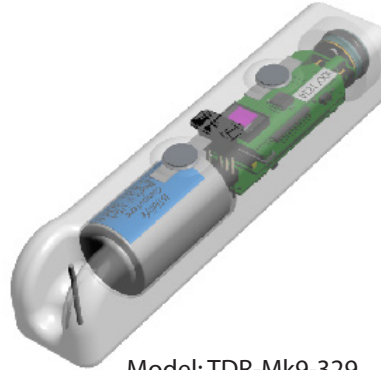

Tag Family	Model	Accelerometer	Magnetometer	Swim Speed Sensor	Depth	Temperature	Light Level	Memory Size	L x W x H (mm)	Weight (g)
TDR	TDR-MK9-329				✓	✓	✓	64 MB	85 x 18 x 17	34
TDR	TDR10-DD-278	✓	✓	✓	✓	✓	✓	1 GB	74 x 57 x 36	117
TDR	TDR10-X-340	✓			✓	✓	✓	1 GB	57 x 38 x 24	69
TDR	TDR10-BX-340	✓						1 GB	57 x 38 x 24	69

**This is a small representation of the wide variety of archival tags we offer. There are other configurations available with different battery capacities and sensor combinations.**

Model: TDR10-DD-278