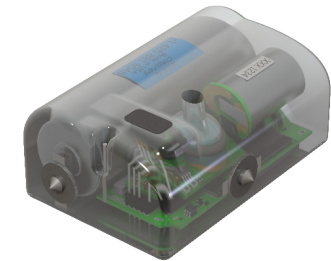

Model: TDR10-X-340