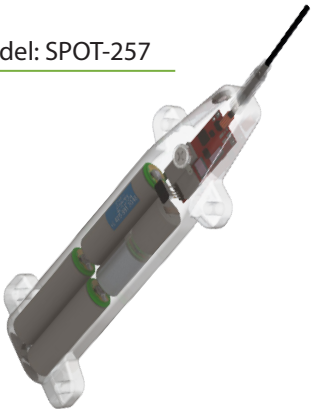

Model: SPOT-257