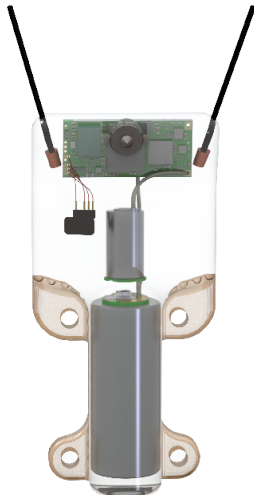

Tag Family	Model	Argos	Fastloc®	Temperature	Life (days) <sup>1</sup>	L x W x H (mm)	Weight (g)
SPOT	SPOT-196	✓		✓	300	81 x 51 x 19	49
SPOT	SPOT-257	✓		✓	1290	162 x 57 x 20	160
SPOT	SPOT-258	✓		✓	300	106 x 45 x 19	53
SPOT	SPOT-364	✓		✓	300	122 x 47 x 19	53
SPOT	SPOT-380	✓		✓	180	87 x 37 x 23	57
SPOT	SPOT-F-338	✓	✓	✓	140	109 x 53 x 21	81

1) The above estimated lives are calculated assuming 250 transmissions and 24 Fastloc® acquisitions per day. Utilizing the Wet/Dry sensor and duty cycling, the life can be extended.

Model: SPOT-196

Model: SPOT-258

Model: SPOT-257

Model: SPOT-F-338

Model: SPOT-364

Model: SPOT-380

tags@wildlifecomputers.com  
WildlifeComputers.com  
+1 (425) 881-3048

8310 154th Ave NE, Suite 150  
Redmond, WA, 98052 USA

v. 18-06 10.1

This is a small representation of our available tags. Tag features and specifications subject to change without notice. Comparative scale is approximate. Argos antennas not shown to length. © Wildlife Computers. All rights reserved.

Tag Family	Model	Argos	Depth	Temperature	Light Level	Life (days) <sup>1</sup>	L x W x H (mm)	Weight (g)
SPLASH	SPLASH10-312	✓	✓	✓	✓	110	133 X 44 X 19	74
SPLASH	SPLASH10-336	✓	✓	✓	✓	110	108 x 41 x 21	75
SPLASH	SPLASH10-346	✓	✓	✓	✓	450	172 x 84 x 23	205