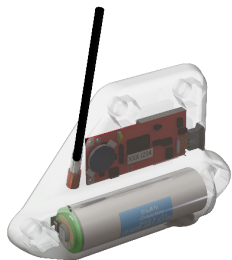

Tag Family	Model	Argos	Fastloc®	Temperature	Life (days) <sup>1</sup>	L x W x H (mm)	Weight (g)
SPOT	SPOT-196	✓		✓	300	81 x 51 x 19	49
SPOT	SPOT-257	✓		✓	1290	162 x 57 x 20	160
SPOT	SPOT-258	✓		✓	300	106 x 45 x 19	53
SPOT	SPOT-364	✓		✓	300	122 x 47 x 19	53
SPOT	SPOT-380	✓		✓	180	87 x 37 x 23	57
SPOT	SPOT-F-338	✓	✓	✓	140	109 x 53 x 21	81

1) The above estimated lives are calculated assuming 250 transmissions and 24 Fastloc® acquisitions per day. Utilizing the Wet/Dry sensor and duty cycling, the life can be extended.

Model: SPOT-196

Model: SPOT-258