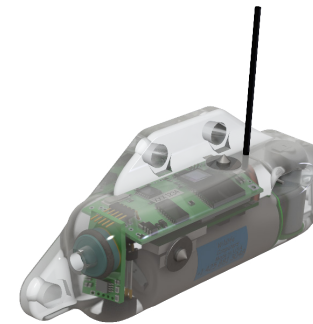

Model: SPLASH10-336

tags@wildlifecomputers.com
WildlifeComputers.com
+1 (425) 881-3048

8310 154th Ave NE, Suite 150
Redmond, WA, 98052 USA

v. 18-06 10.1

This is a small representation of our available tags. Tag features and specifications subject to change without notice. Comparative scale is approximate. Argos antennas not shown to length. © Wildlife Computers. All rights reserved.

To Learn More Call: +1 (425) 881-3048 or Email: tags@wildlifecomputers.com