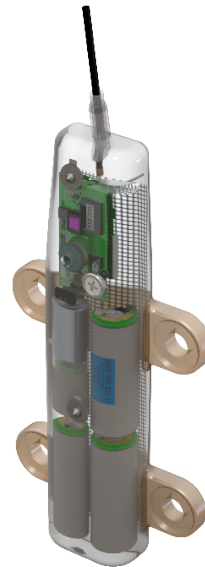

Model: SPLASH10-346