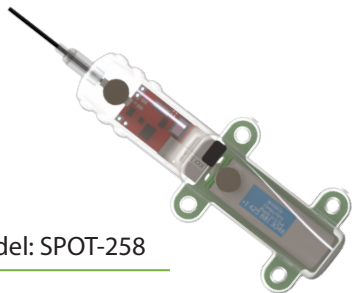

Tag Family	Model	Argos	Fastloc®	Temperature	Life (days) <sup>1</sup>	L x W x H (mm)	Weight (g)
SPOT	SPOT-196	✓		✓	300	81 x 51 x 19	49
SPOT	SPOT-257	✓		✓	1290	162 x 57 x 20	160
SPOT	SPOT-258	✓		✓	300	106 x 45 x 19	53
SPOT	SPOT-364	✓		✓	300	122 x 47 x 19	53
SPOT	SPOT-380	✓		✓	180	87 x 37 x 23	57
SPOT	SPOT-F-338	✓	✓	✓	140	109 x 53 x 21	81

1) The above estimated lives are calculated assuming 250 transmissions and 24 Fastloc® acquisitions per day. Utilizing the Wet/Dry sensor and duty cycling, the life can be extended.

Model: SPOT-196

Model: SPOT-258