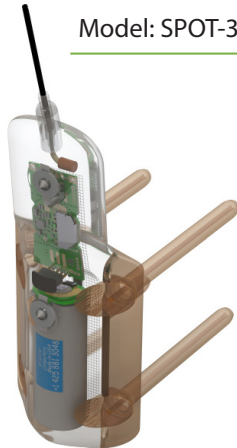

Model: SPOT-364