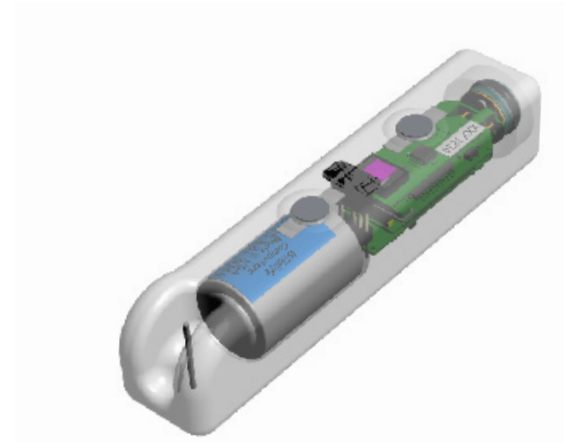

Model: TDR-Mk9-329

tags@wildlifecomputers.com
WildlifeComputers.com
+1 (425) 881-3048

8310 154th Ave NE, Suite 150
Redmond, WA, 98052 USA

v. 18-06 5.3

This is a small representation of our available tags. Tag features and specifications subject to change without notice. Comparative scale is approximate. Argos antennas not shown to length. © Wildlife Computers. All rights reserved.

To Learn More Call: +1 (425) 881-3048 or Email: tags@wildlifecomputers.com