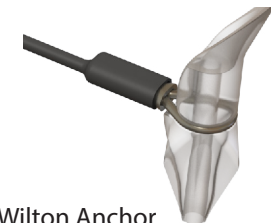

TOWED TAG ANCHOR

SPECIFICATION

Anchor	Size	Dimensions (mm)	Material
Domeier	Medium	20 L x 14 W	Plastic
	Large	31 L x 20 W	
Wilton	Small	38 L x 11 Diameter	Urethane
	Large	47 L x 13 Diameter	
Titanium (Ti)	Small	45 L x 14 W x 1.3 Thickness	Titanium
	Large	64 L x 16 W x 1 Thickness	

Towed tag anchor suite available for Wildlife Computers tags only.

Titanium (Ti) Anchors

Small Ti Anchor

Large Ti Anchor

Wilton Anchors

Domeier Anchors

Wilton Anchor

Domeier Anchor